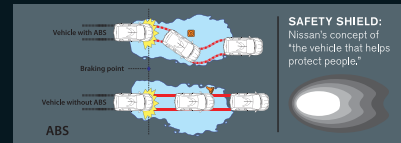

SAFETY FIRST, AND THROUGHOUT

Micra Active comes loaded with a comprehensive list of safety features, including driver and passenger side Supplemental Restraint System (SRS) Airbags and a reinforced chassis. Experience better vehicle control, too, with Anti-Lock Braking System (ABS) complemented by Electronic Brake-Force Distribution (EBD) with Brake Assist (BA).