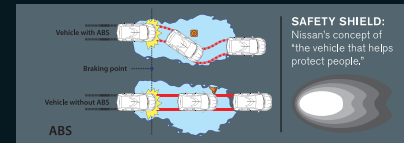

SAFETY FIRST, AND THROUGHOUT

Micra Active comes loaded with a comprehensive list of safety features, including driver and passenger side Supplemental Restraint System (SRS) Airbags and a reinforced chassis. Experience better vehicle control, too, with Anti-Lock Braking System (ABS) complemented by Electronic Brake-Force Distribution (EBD) with Brake Assist (BA).